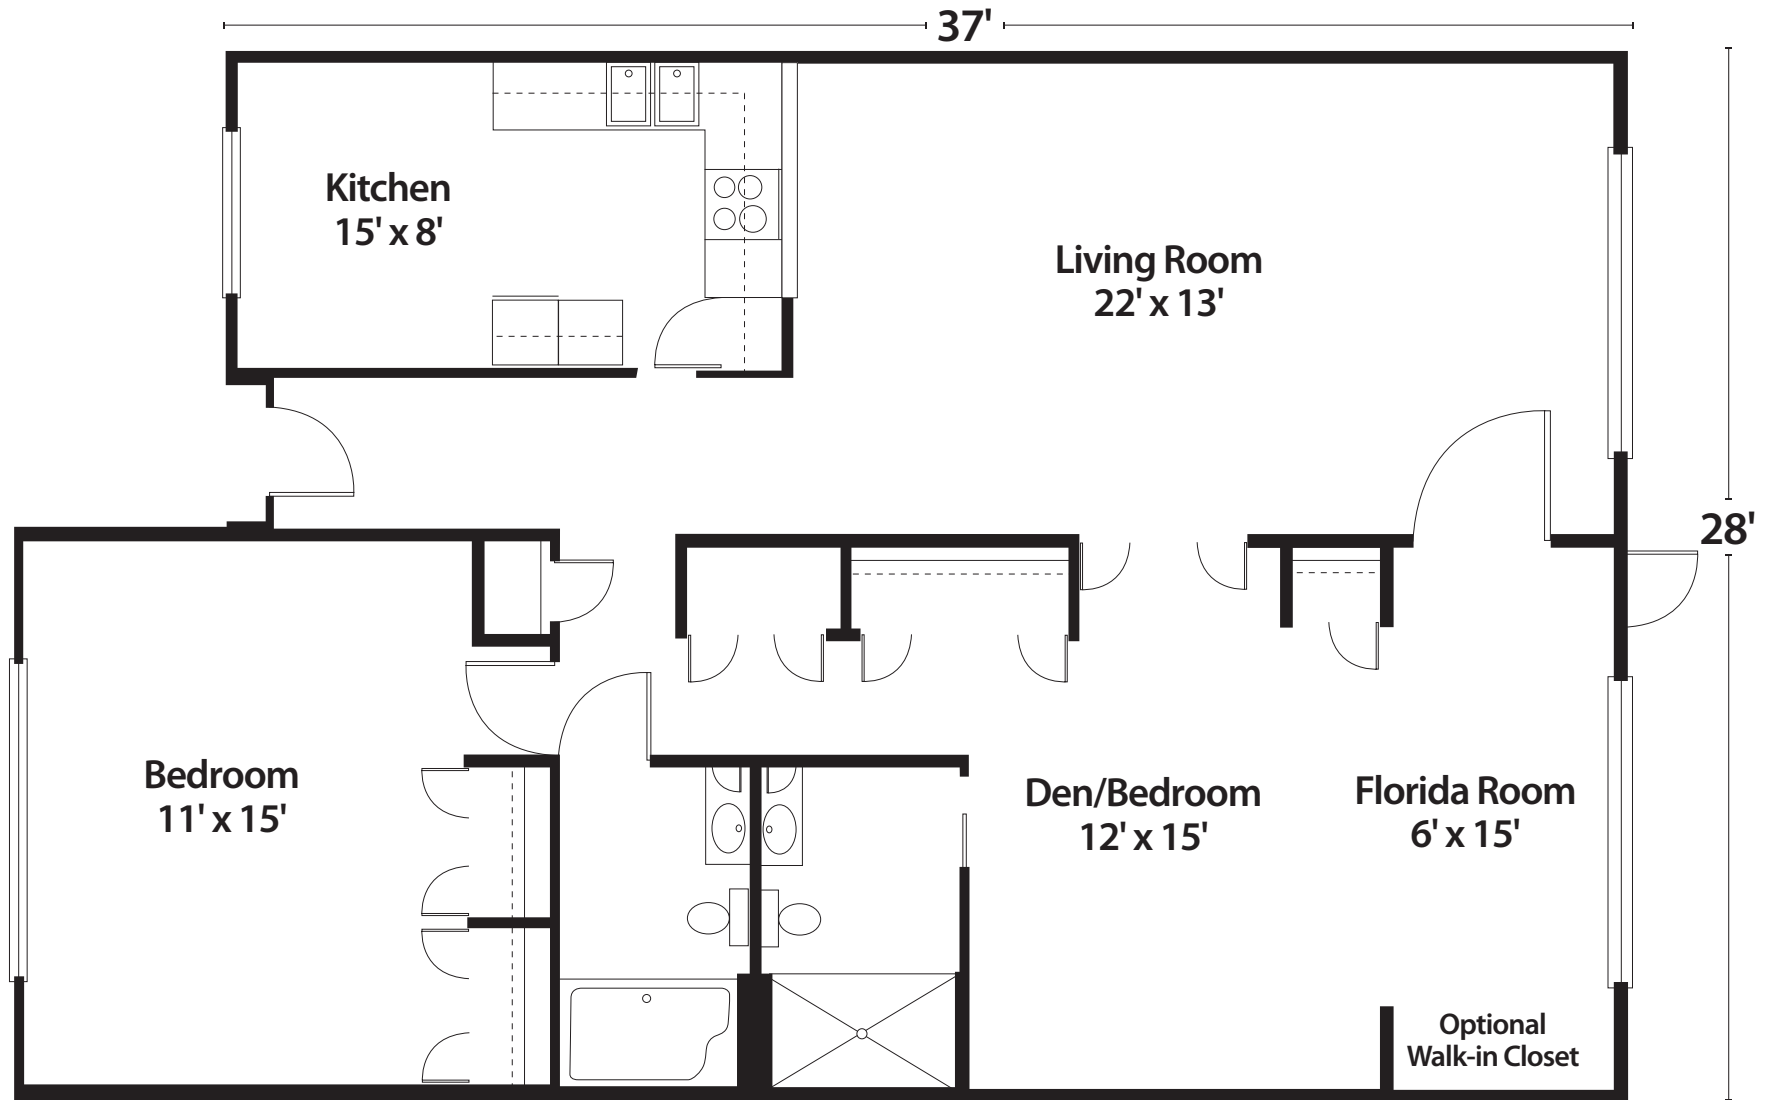

Majestic – Two-Bedroom Villa

1,036 sq. ft.

All dimensions, features and specifications are approximate and subject to change without notice.

2000 Lowson Boulevard
Delray Beach, FL 33445

561.454.2000

AbbeyDelray.com